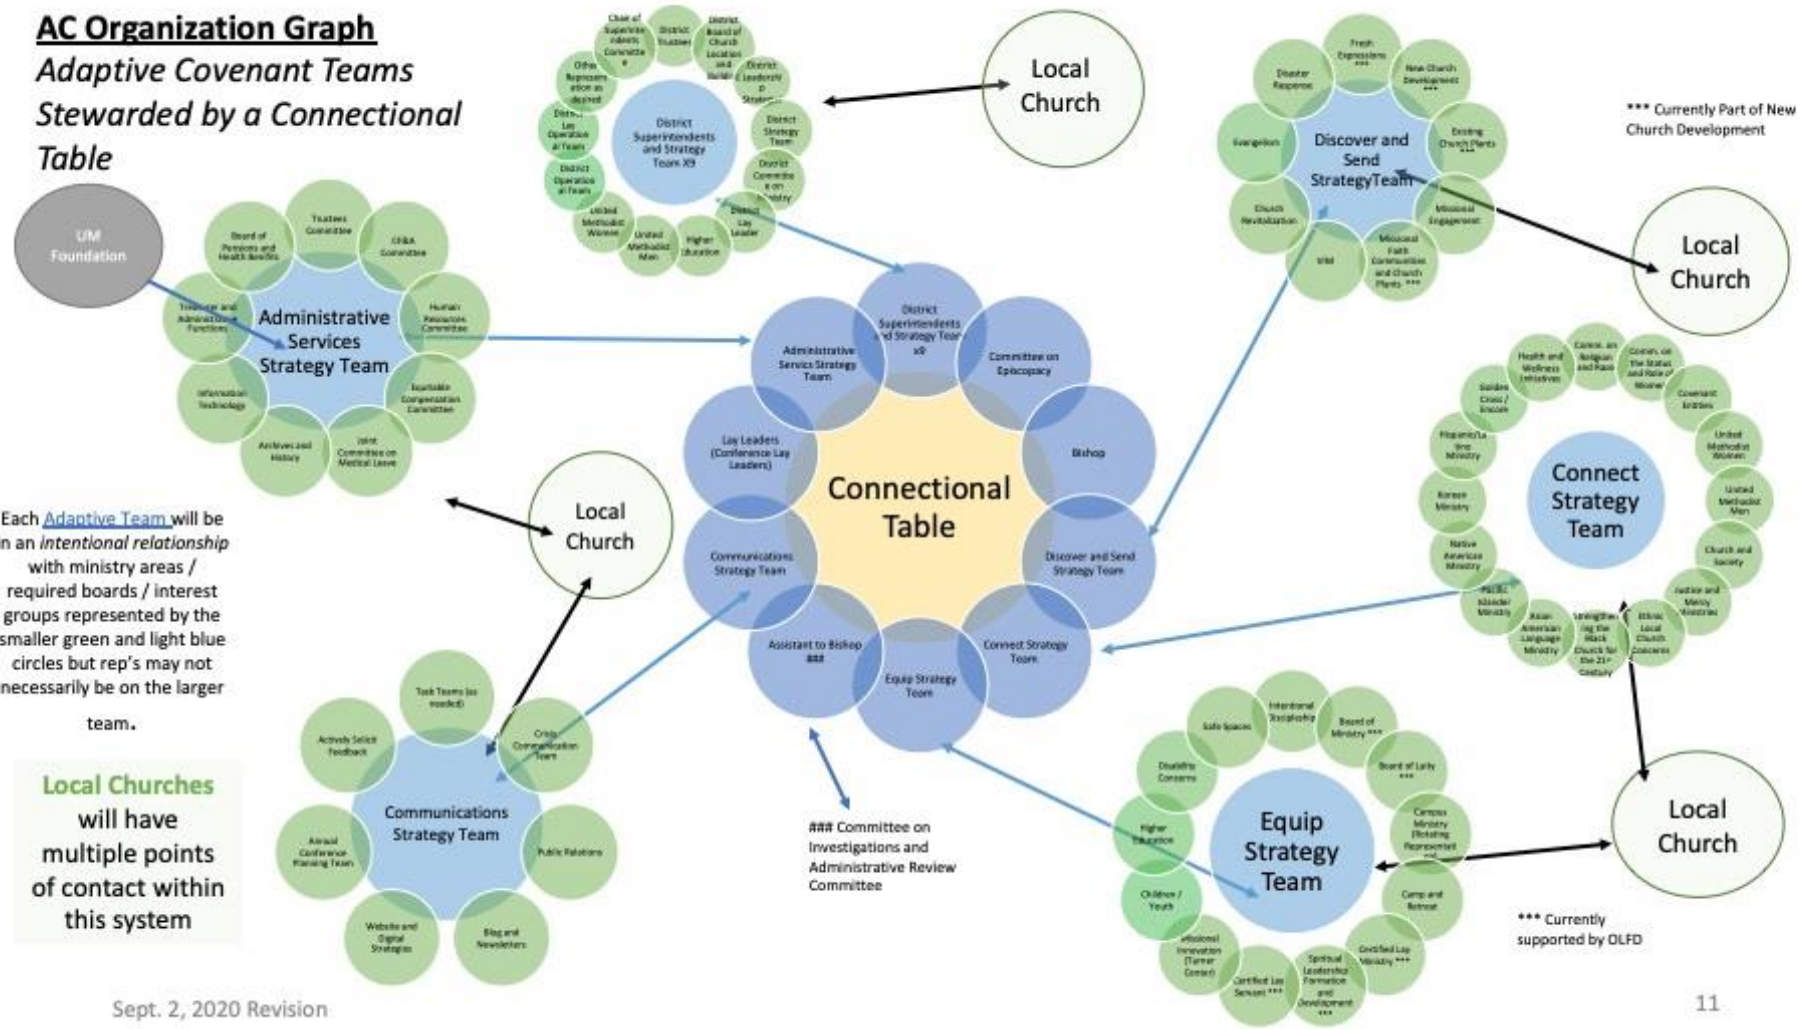

AC Organization Graph
Adaptive Covenant Teams
Stewarded by a Connectional Table

Sept. 2, 2020 Revision